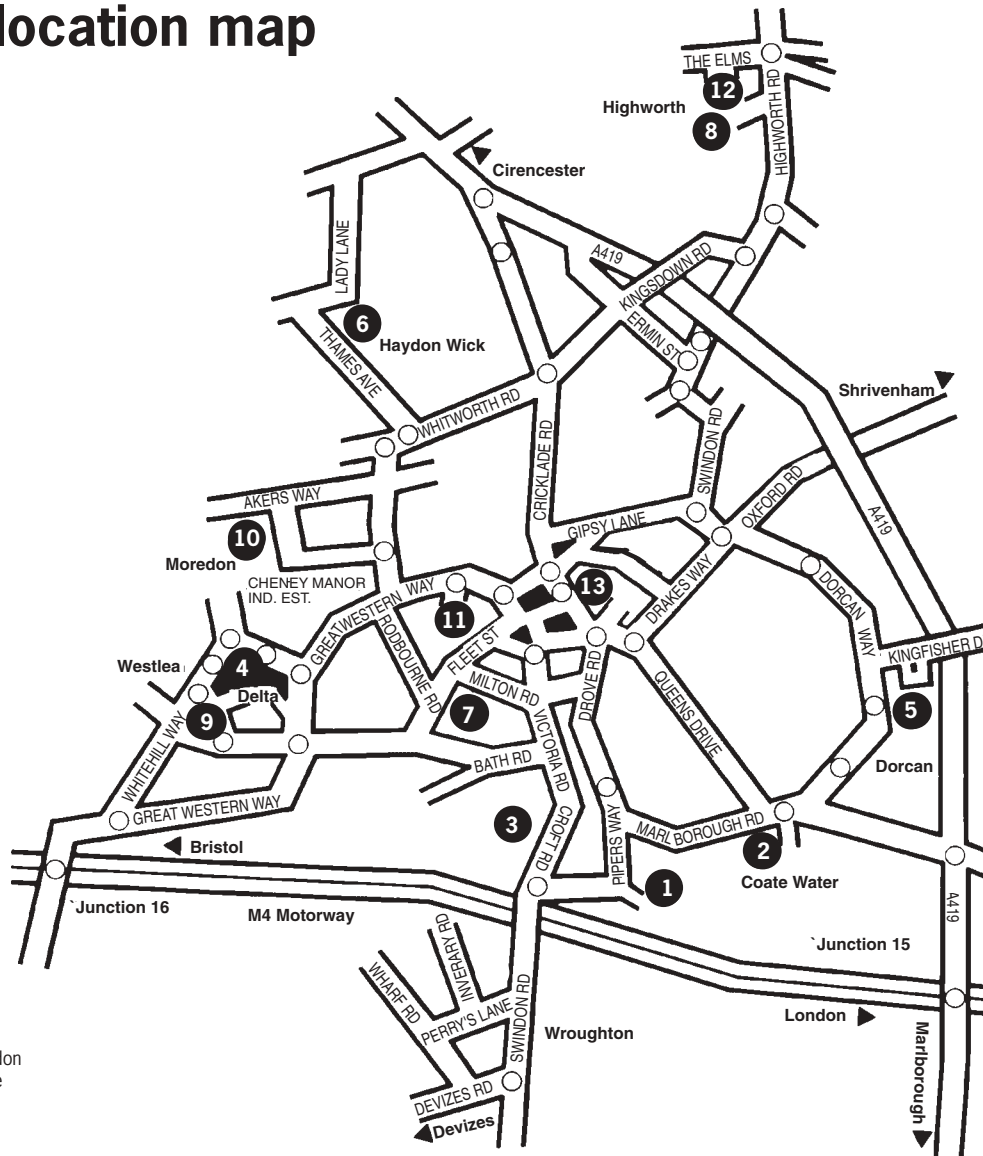

Contact Information

Centre location map

© Crown Copyright.
All rights reserved Swindon
Borough Council Licence
number LA079731.
Map not to scale.

- | | | |
|---------------------------------------------------------------------------------------------------------|---------------------------------------------------------------------------------------------|-----------------------------------------------------------------------------------------------------------------|
| 1 Broome Manor Golf Complex
Pipers Way, Swindon
Tel. 495761 | 5 Dorcan Recreation Complex
St Paul's Drive,
Covingham, Swindon
Tel. 533763 | 10 Moredon Par 3
Corner of Akers Way and
Cheney Manor Industrial
Estate, Swindon
Tel. 433165 |
| 2 Coate Water Pitch & Putt
Coate Water, Swindon
Tel. 522837 | 6 Haydon Centre
Thames Avenue, Haydon
Wick, Swindon
Tel. 706666 | 11 Oasis Leisure Centre
North Star Avenue,
Swindon
Tel. 445401 |
| 3 Croft Sports Centre
Marlborough Lane, Old
Town, Swindon
Tel. 526622 | 7 Health Hydro
Milton Road, Swindon
Tel. 465630 / 465631 | 12 The Rec
The Elms,
Highworth
Tel. 762602 |
| 4 Delta Tennis Centre
Delta Business Park,
Welton Road, Westlea,
Swindon
Tel. 445555 | 8 Highworth Golf Centre
Swindon Road, Highworth
Tel. 766014 | 13 Lifestyle Development Team
County Ground Lifestyle Centre,
County Road, Swindon
Tel. 511033 |
| 9 Link Centre
Whitehill Way, Westlea,
Swindon
Tel. 445566 | | |